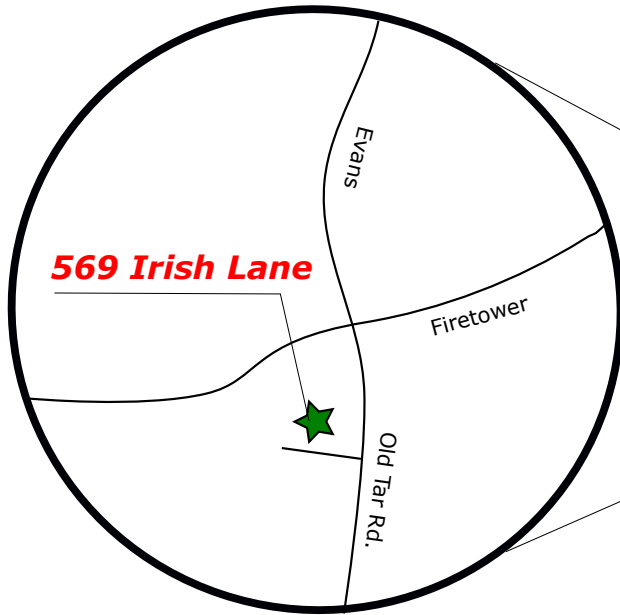

New Location

Pitt County Shrine Club

569 Irish Lane
Winterville, NC 28590

Pitt County Shrine Club

569 Irish Lane
Winterville, NC 28590

New Location