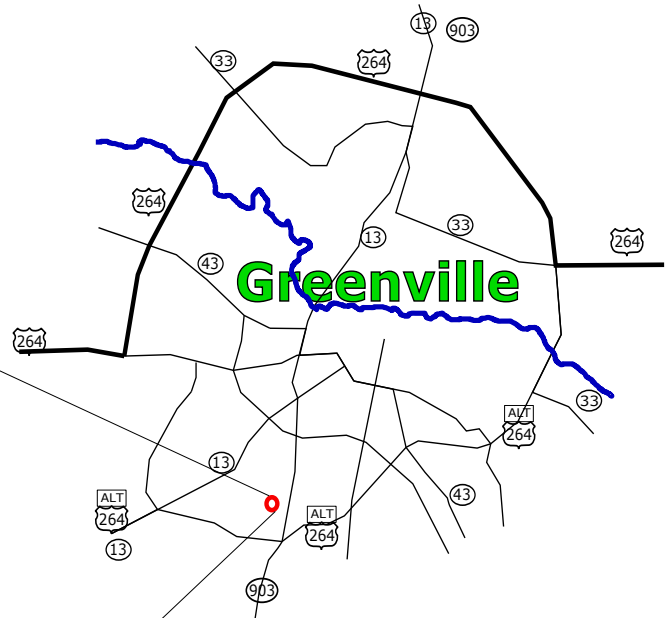

Greenville^{NC} Spring Sectional Bridge Tournament

April 12 - 14, 2019 Greenville, NC
NEW Location

Greenville Country Club

216 Country Club Dr
Greenville, NC 27834

Tournament Chair

Sharon Foster
(252) 203-2233
pineyprospect@centurylink.net

Full-time students play FREE!

Friday, April 12

Stratified Pairs 10:00 & 2:30 PM
I/N Pairs 10:00 & 2:30 PM

Saturday, April 13

Stratified Pairs 10:00 AM & 2:30 PM
I/N Pairs 10:00 AM & 2:30 PM

Sunday, April 14

Stratified Swiss Teams 10:00 AM & TBA
Stratified I/N Swiss Teams 10:00 AM & TBA

Regionally Rated Charity Games

Single-Session Pair Games

Intermediate & Newcomer side games every day

Partnership

Bob Foster
(252) 827-9931
pineyprospect@centurylink.net

Suggested Accommodation

Country Inn and Suites
3900 South Memorial Drive
Winterville, NC 28590
(800) 830-5222/(252) 355-0070
Open Strats: 0-750, 750-2000, 2000+
I/N Sections Stratified at Director's Discretion

New Location

Greenville Country Club
216 Country Club Dr

New Location

Greenville Country Club
216 Country Club Dr