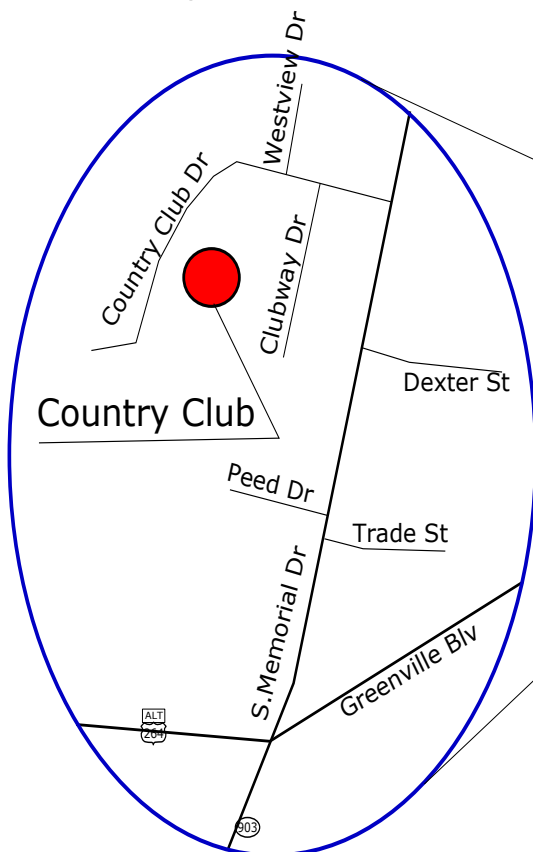

Greenville^{NC} Spring Sectional Bridge Tournament

April 12 - 14, 2019 Greenville, NC
NEW Location

Greenville Country Club

216 Country Club Dr
Greenville, NC 27834

Tournament Chair

Sharon Foster
(252) 203-2233
pineyprospect@centurylink.net

Suggested Accommodation

Country Inn and Suites
3900 South Memorial Drive
Winterville, NC 28590
(800) 830-5222/(252) 355-0070
Open Strats: 0-750, 750-2000, 2000+
I/N Sections Stratified at Director's Discretion

New Location

Greenville Country Club
216 Country Club Dr

New Location

Greenville Country Club
216 Country Club Dr